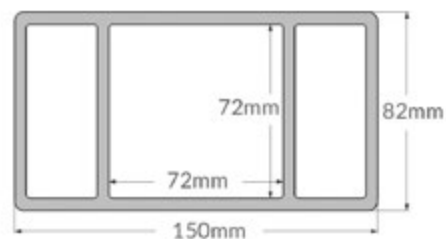

--

*Dimensions 60x42mm. Depending on the specifics of the project and on the distance between the fixing points, it could be necessary to strengthen the sunshades inside with aluminum, iron or steel, pipes 30x20x2 mm.*

--

*Dimensions 100x52mm. Depending on the specifics of the project and on the distance between the fixing points, it could be necessary to strengthen the sunshades inside with aluminum, iron or steel, pipes 40x40x2mm.*

--

*Dimensions 120x62mm. Depending on the specifics of the project and on the distance between the fixing points, it could be necessary to strengthen the sunshades inside with aluminum, iron or steel, pipes 50x50x2mm.*

--

*Dimensions 150x82mm. Depending on the specifics of the project and on the distance between the fixing points, it could be necessary to strengthen the sunshades inside with aluminum, iron or steel, pipes 70x70x2mm.*