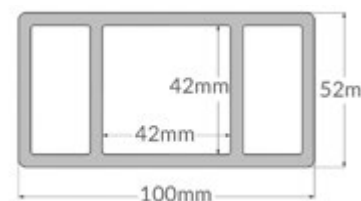

--

*Dimensions 60x42mm. Depending on the specifics of the project and on the distance between the fixing points, it could be necessary to strengthen the sunshades inside with aluminum, iron or steel, pipes 30x20x2 mm.*

--

*Dimensions 100x52mm. Depending on the specifics of the project and on the distance between the fixing points, it could be necessary to strengthen the sunshades inside with aluminum, iron or steel, pipes 40x40x2mm.*

--

*Dimensions 120x62mm. Depending on the specifics of the project and on the distance between the fixing points, it could be necessary to strengthen the sunshades inside with aluminum, iron or steel, pipes 50x50x2mm.*

--

*Dimensions 150x82mm. Depending on the specifics of the project and on the distance between the fixing points, it could be necessary to strengthen the sunshades inside with aluminum, iron or steel, pipes 70x70x2mm.*