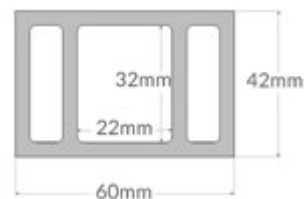

## PROFILI FRANGISOLE SUNSHADES PROFILES

Dimensioni 60x42mm. A seconda delle specifiche del progetto e delle distanze tra i punti di fissaggio, può essere necessario rinforzare internamente i profili frangisole con barre di alluminio, ferro o acciaio, aventi dimensioni 30x20x2mm.

--

*Dimensions 60x42mm. Depending on the specifics of the project and on the distance between the fixing points, it could be necessary to strengthen the sunshades inside with aluminum, iron or steel, pipes 30x20x2 mm.*

--

*Dimensions 100x52mm. Depending on the specifics of the project and on the distance between the fixing points, it could be necessary to strengthen the sunshades inside with aluminum, iron or steel, pipes 40x40x2mm.*

--

*Dimensions 120x62mm. Depending on the specifics of the project and on the distance between the fixing points, it could be necessary to strengthen the sunshades inside with aluminum, iron or steel, pipes 50x50x2mm.*