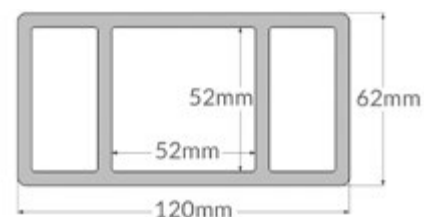

--

*Dimensions 60x42mm. Depending on the specifics of the project and on the distance between the fixing points, it could be necessary to strengthen the sunshades inside with aluminum, iron or steel, pipes 30x20x2 mm.*

--

*Dimensions 100x52mm. Depending on the specifics of the project and on the distance between the fixing points, it could be necessary to strengthen the sunshades inside with aluminum, iron or steel, pipes 40x40x2mm.*

--

*Dimensions 120x62mm. Depending on the specifics of the project and on the distance between the fixing points, it could be necessary to strengthen the sunshades inside with aluminum, iron or steel, pipes 50x50x2mm.*

--

*Dimensions 150x82mm. Depending on the specifics of the project and on the distance between the fixing points, it could be necessary to strengthen the sunshades inside with aluminum, iron or steel, pipes 70x70x2mm.*